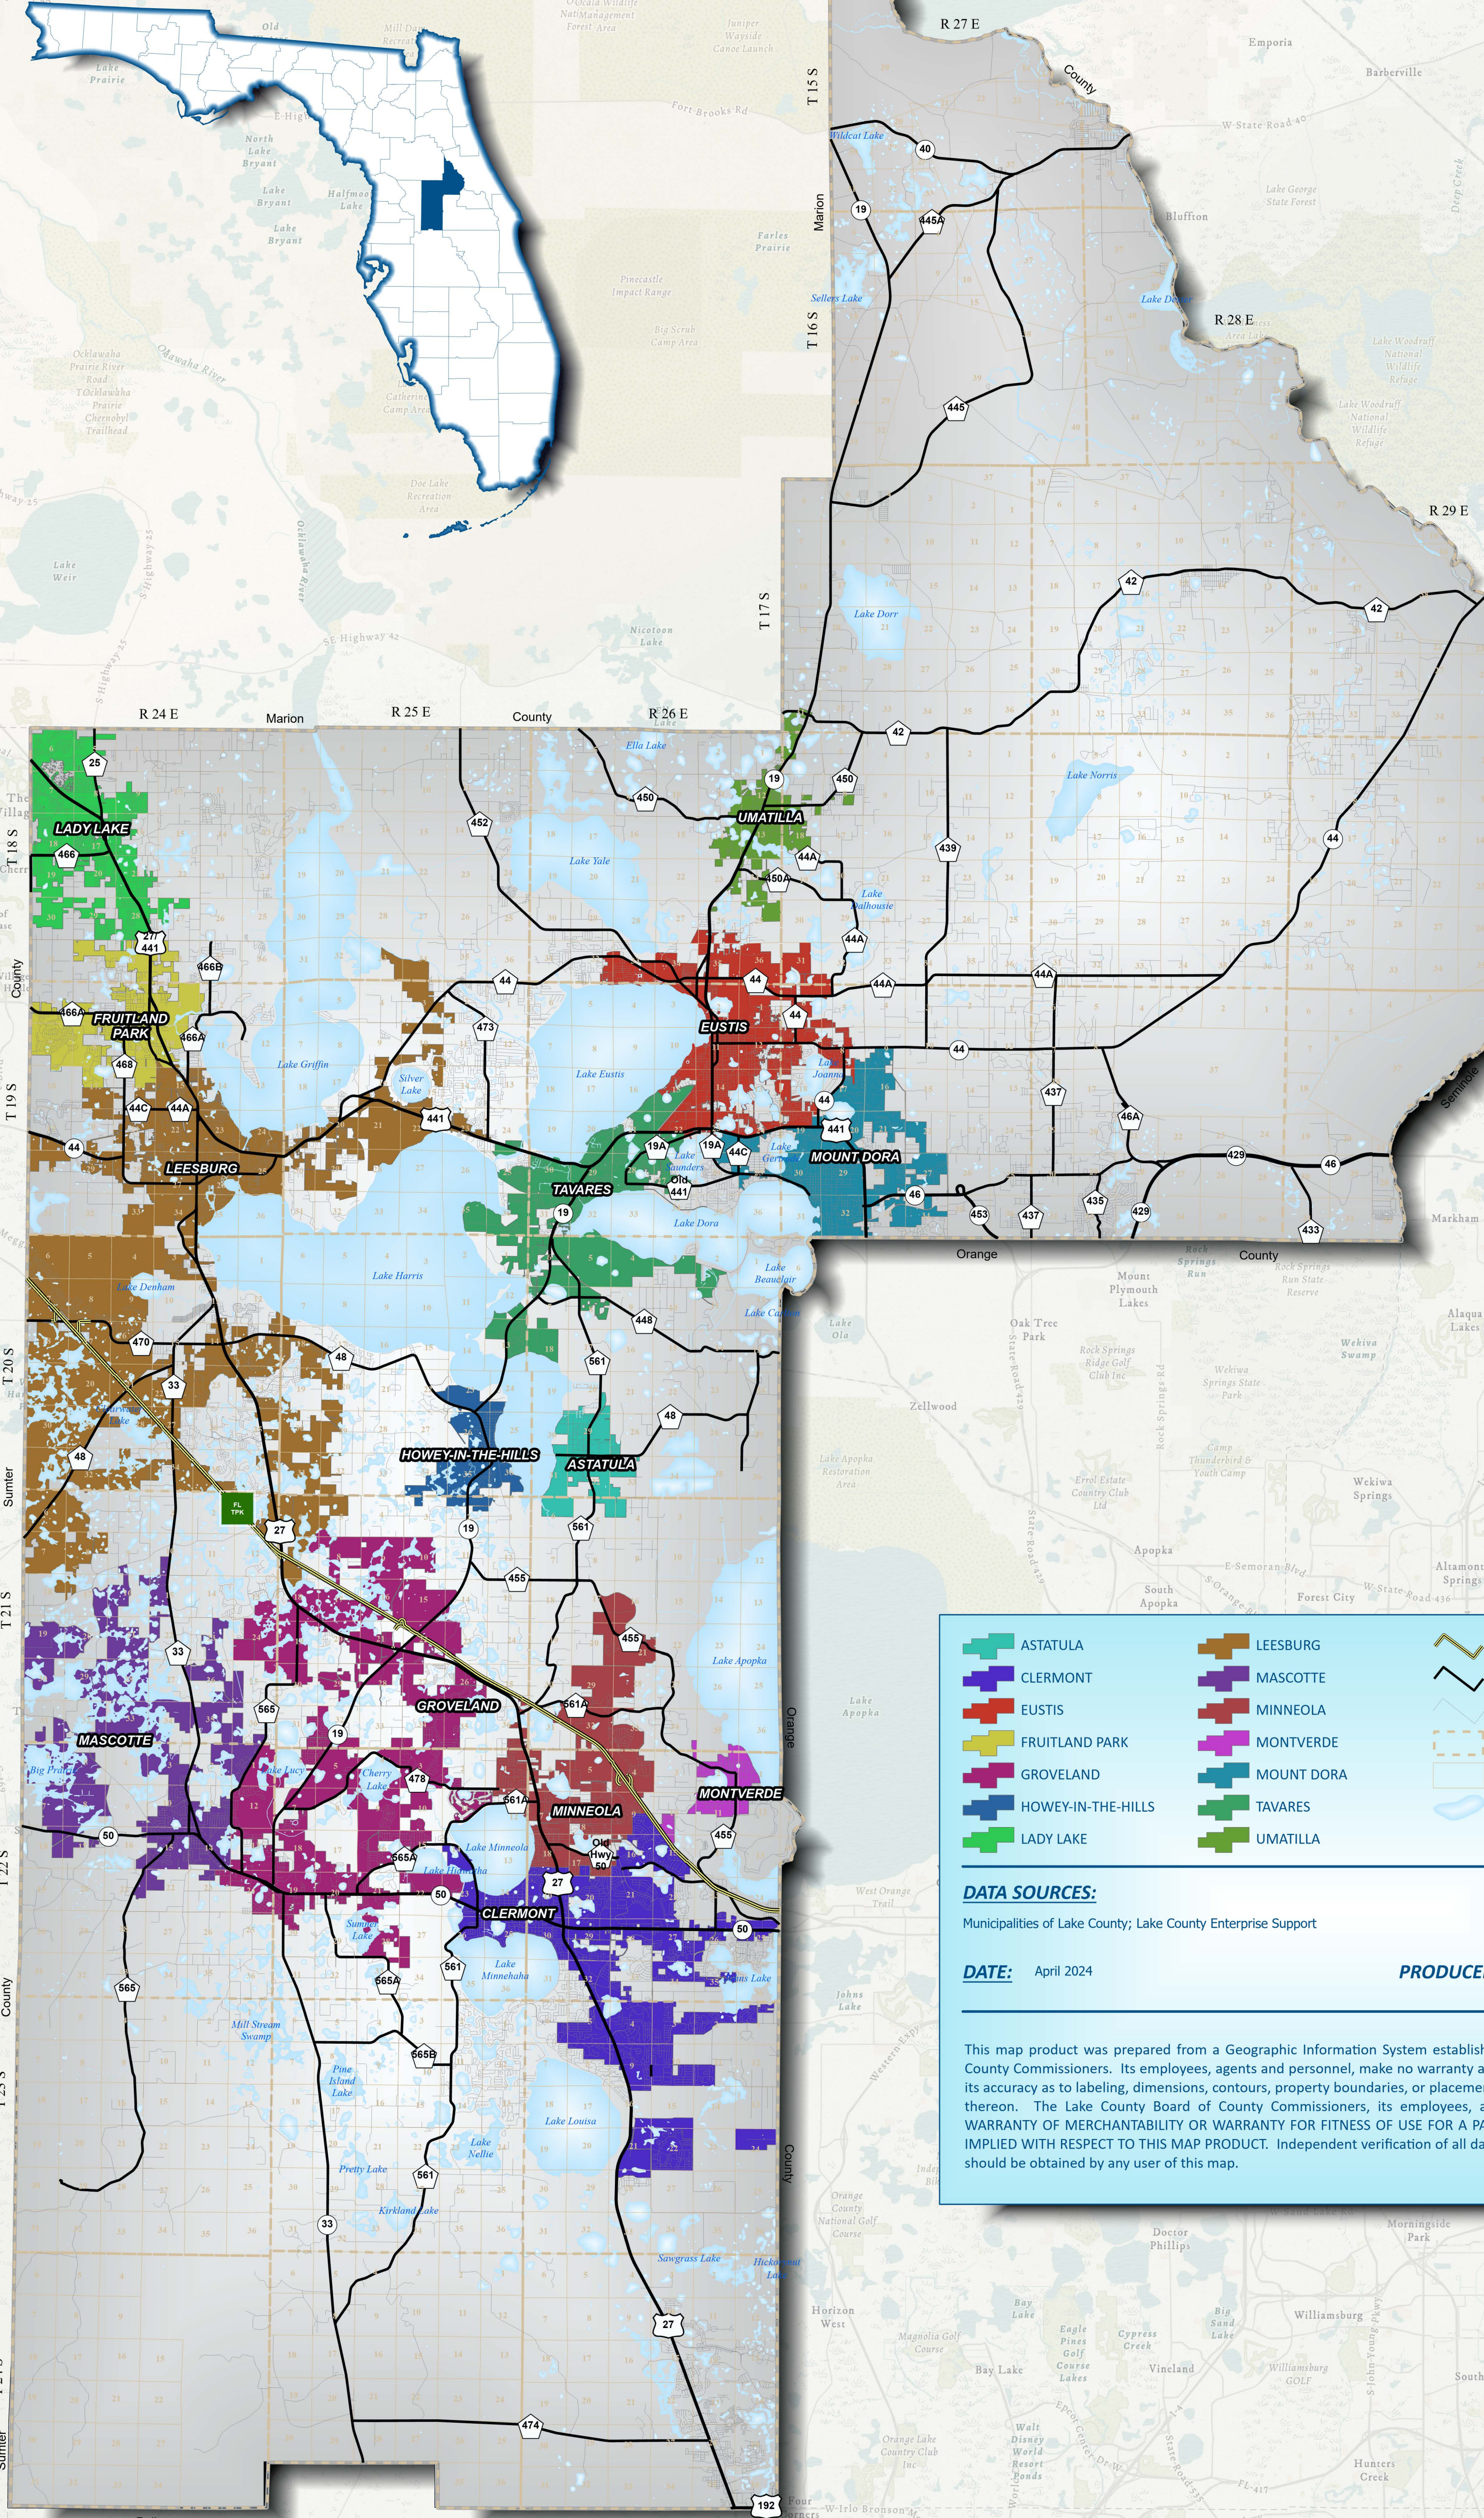

LAKE COUNTY, FLORIDA

	ASTATULA		LEESBURG		Turnpike
	CLERMONT		MASCOTTE		Major Highways
	EUSTIS		MINNEOLA		Local Streets
	FRUITLAND PARK		MONTVERDE		Township/Range Grid
	GROVELAND		MOUNT DORA		Section Grid
	HOWEY-IN-THE-HILLS		TAVARES		Lakes
	LADY LAKE		UMATILLA		

DATA SOURCES:
Municipalities of Lake County; Lake County Enterprise Support

DATE: April 2024

PRODUCED BY LAKE COUNTY GIS

This map product was prepared from a Geographic Information System established by the Lake County Board of County Commissioners. Its employees, agents and personnel, make no warranty as to its accuracy, and in particular its accuracy as to labeling, dimensions, contours, property boundaries, or placement of location of any map features thereon. The Lake County Board of County Commissioners, its employees, agents and personnel MAKE NO WARRANTY OF MERCHANTABILITY OR WARRANTY FOR FITNESS OF USE FOR A PARTICULAR PURPOSE EXPRESS OR IMPLIED WITH RESPECT TO THIS MAP PRODUCT. Independent verification of all data contained on this map product should be obtained by any user of this map.