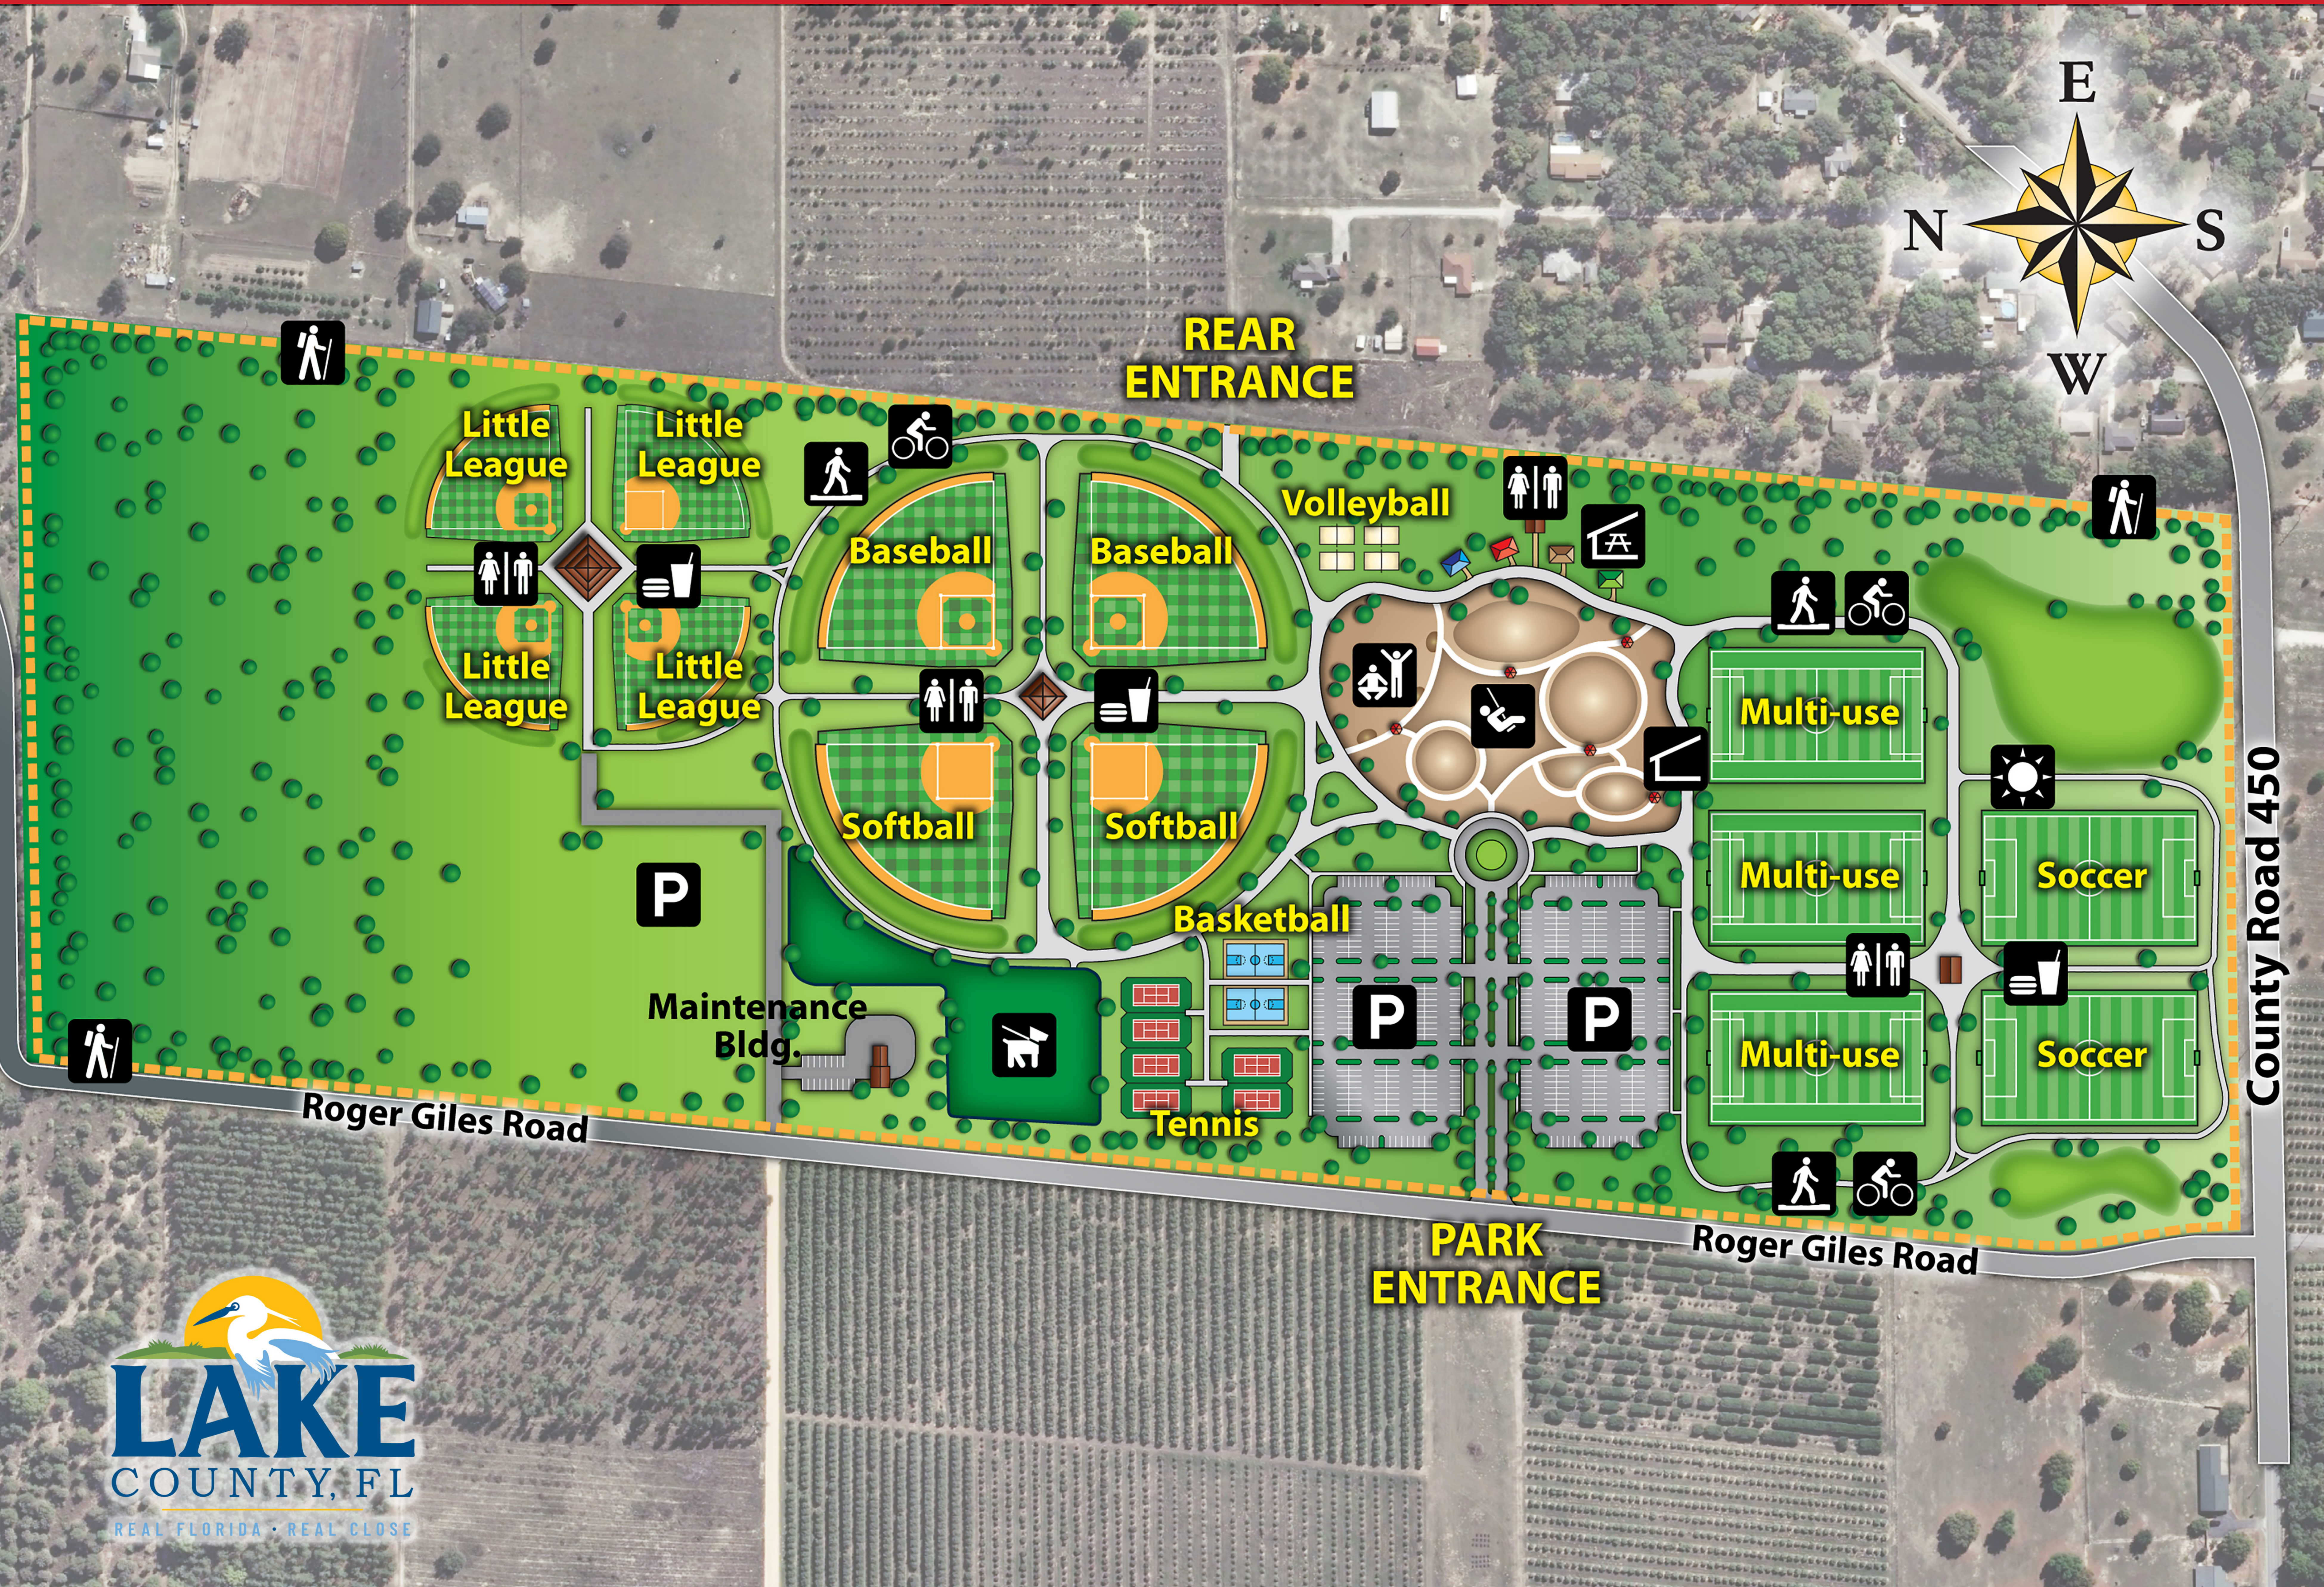

North Lake Regional Park

SITE DIRECTORY

TOTAL ACRES: 115

- | | | | |
|-------------------|------------------------|-------------------------|--------------------------------|
| Parking | Shelter | Exercise Station | Dog Park |
| Restroom | Pavilion | Playground | Path Lighting (Typical) |
| Concession | Multi-Use Trail | Hiking Trail | |