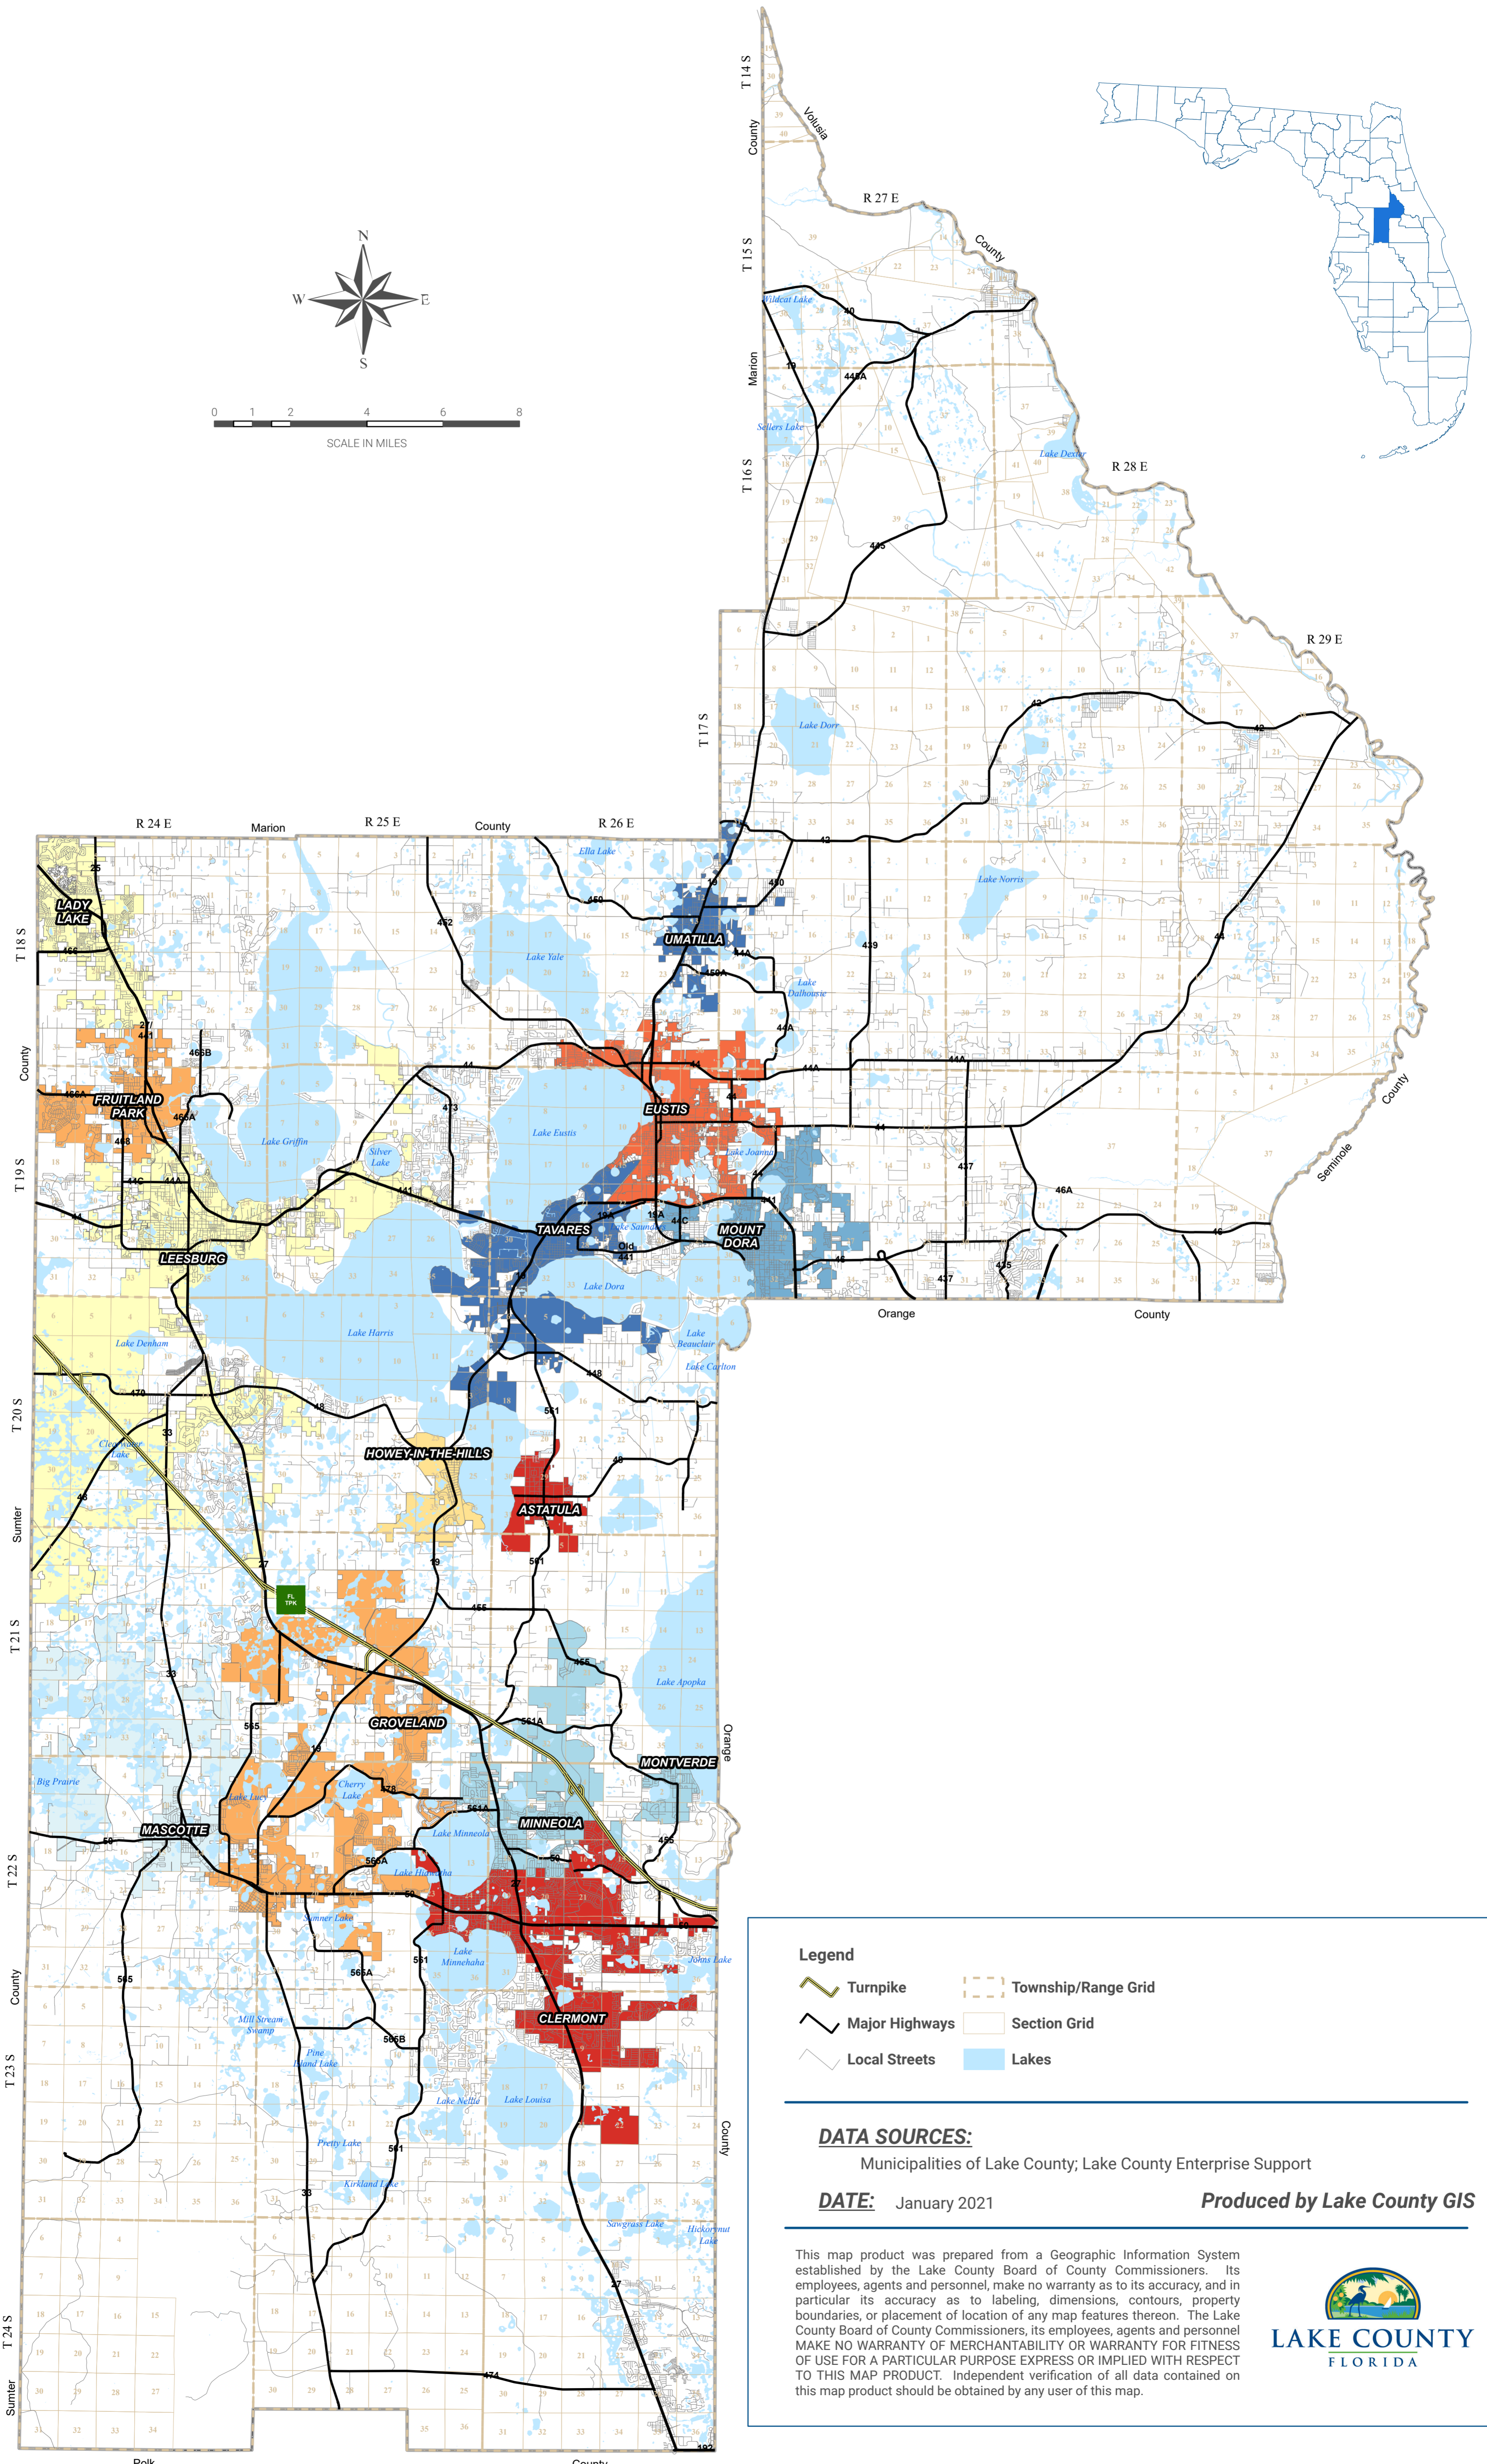

# LAKE COUNTY, FLORIDA

- Legend**
- Turnpike
  - Major Highways
  - Local Streets
  - Township/Range Grid
  - Section Grid
  - Lakes

**DATA SOURCES:**  
Municipalities of Lake County; Lake County Enterprise Support

**DATE:** January 2021 **Produced by Lake County GIS**

This map product was prepared from a Geographic Information System established by the Lake County Board of County Commissioners. Its employees, agents and personnel, make no warranty as to its accuracy, and in particular its accuracy as to labeling, dimensions, contours, property boundaries, or placement of location of any map features thereon. The Lake County Board of County Commissioners, its employees, agents and personnel MAKE NO WARRANTY OF MERCHANTABILITY OR WARRANTY FOR FITNESS OF USE FOR A PARTICULAR PURPOSE EXPRESS OR IMPLIED WITH RESPECT TO THIS MAP PRODUCT. Independent verification of all data contained on this map product should be obtained by any user of this map.